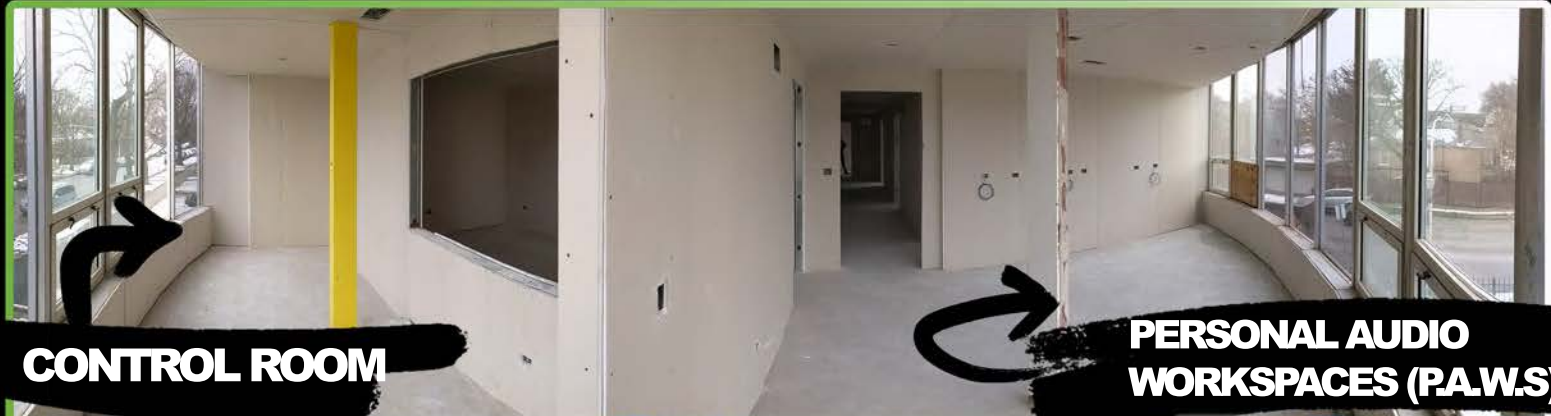

CONTROL ROOM

**PERSONAL AUDIO
WORKSPACES (PAWS)**

UNDER CONSTRUCTION
Lyte Collective
MUSIC STUDIO

**YOU CAN HELP US
BUILD THIS SPACE**

LIVE ROOM